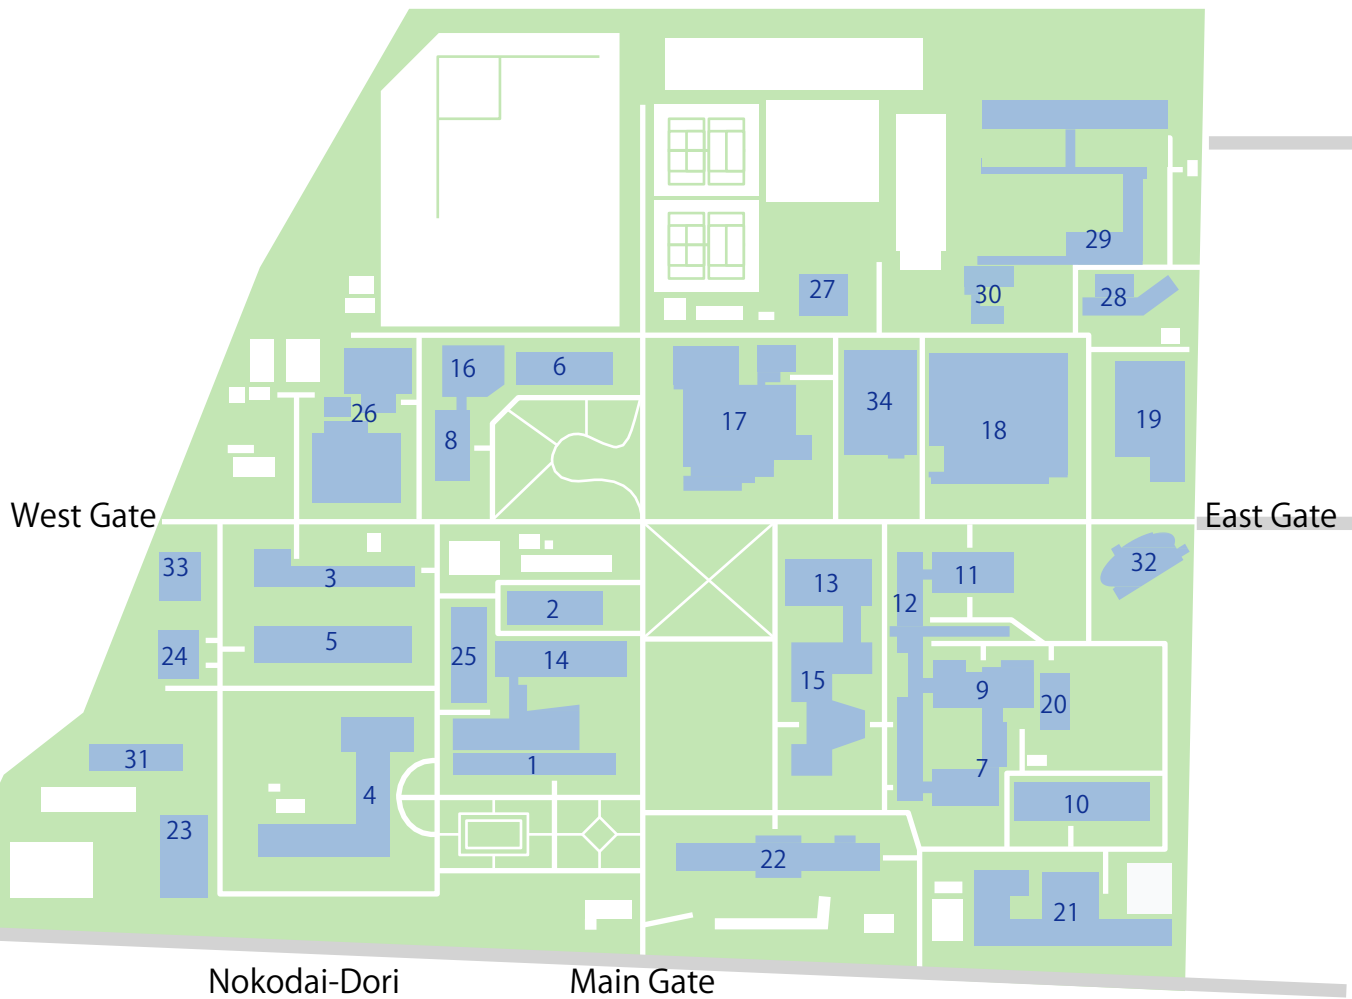

# Koganei Campus

←Musashi Koganei

JR Chuo Line

Higashi Koganei→

1 Building 1: Department of Applied Chemistry, Department of Organic and Polymer Materials Chemistry and Department of Chemical Engineering

2 Building 2: Department of Mechanical Systems Engineering

34 Administration Building(CUBE): Administration Office