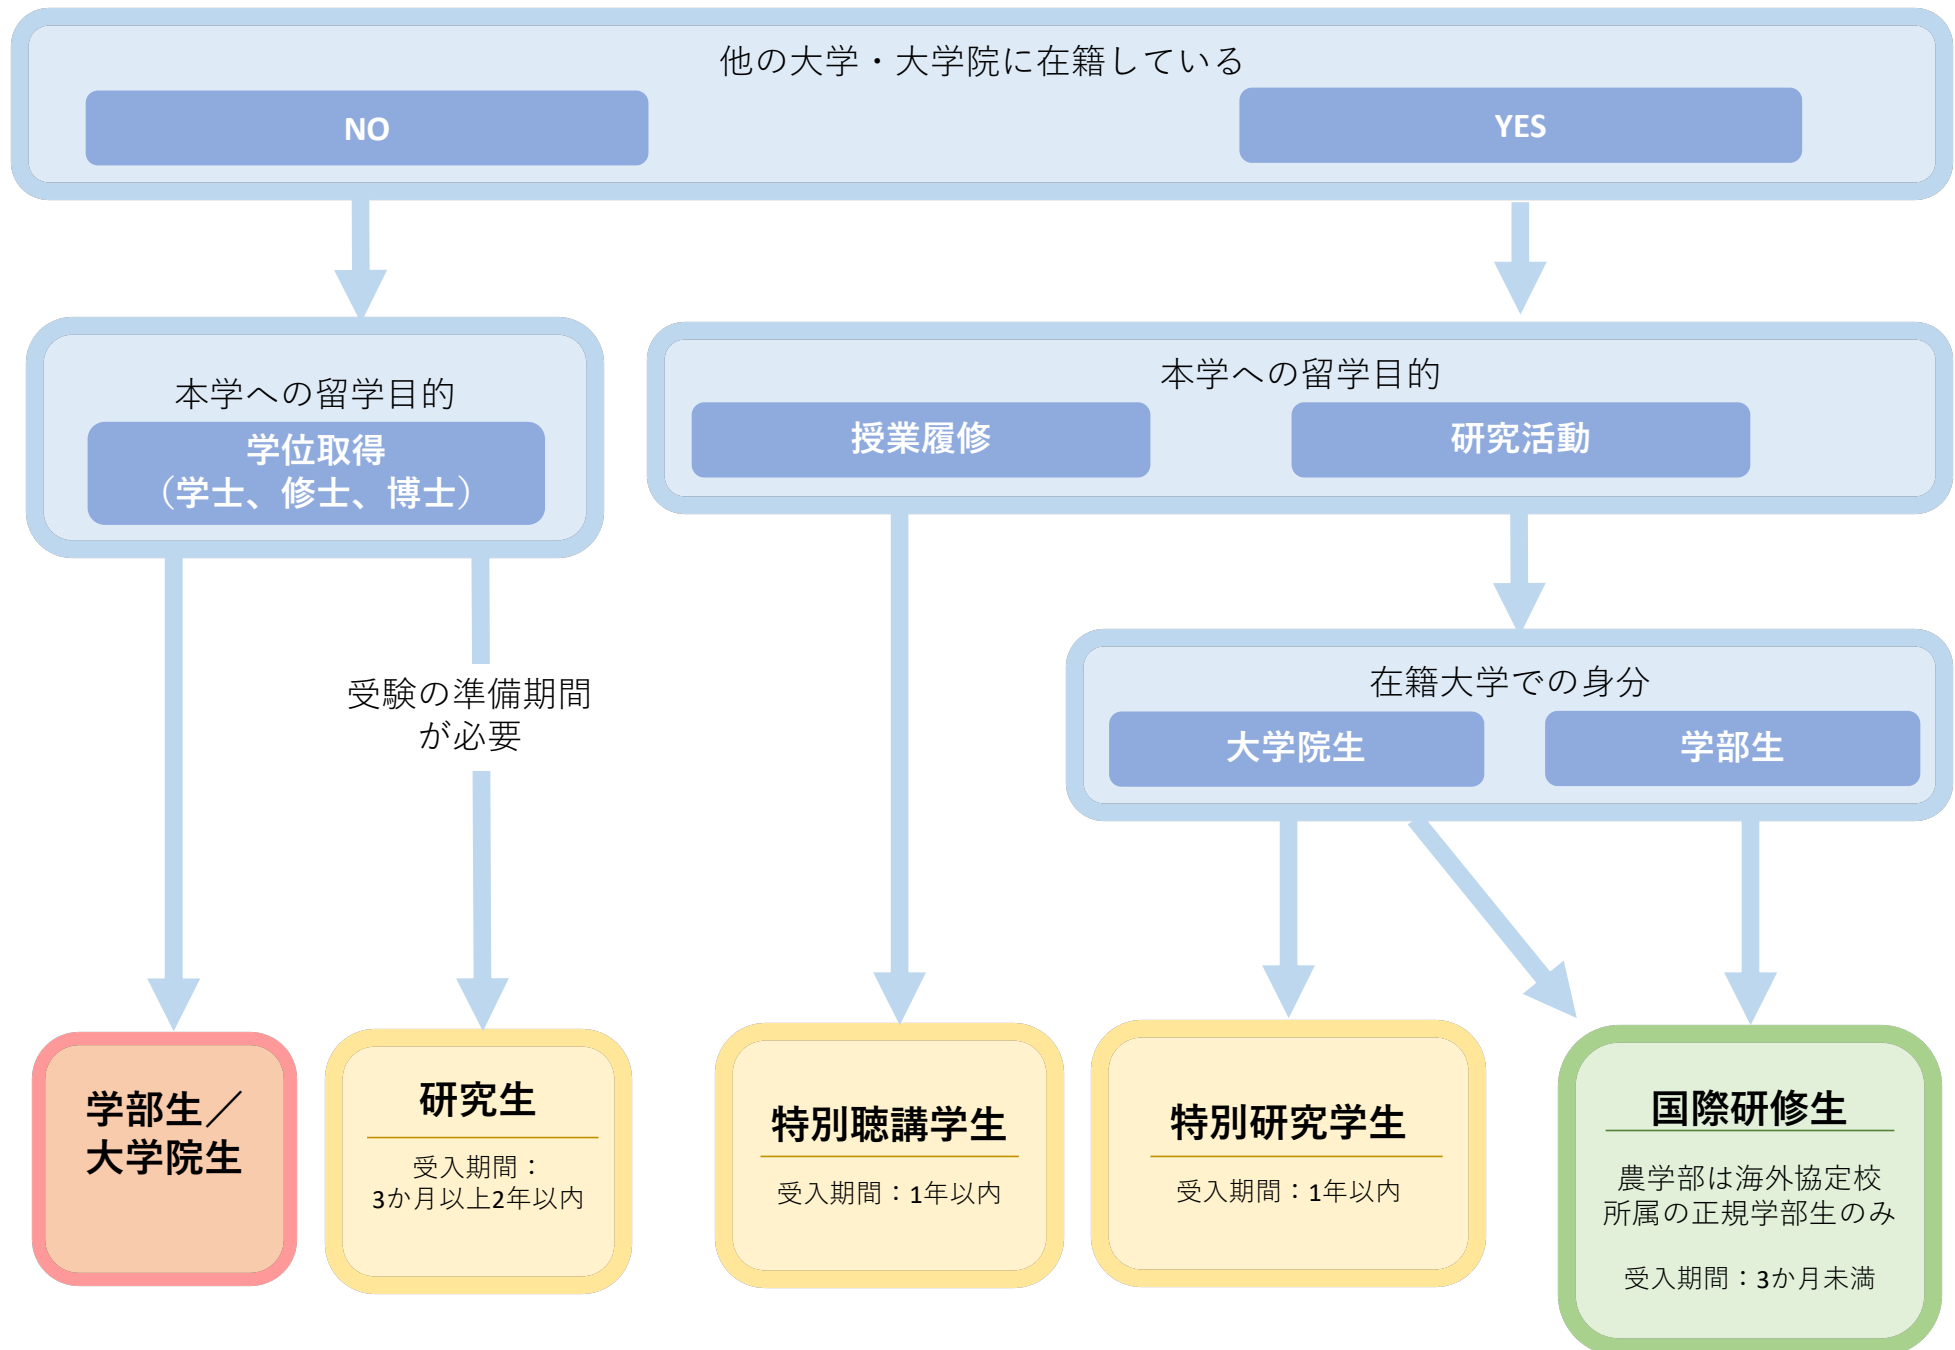

東京農工大学における留学生の受入身分について

Student Status when accepting International Students at Tokyo University of Agriculture and Technology (TUAT)

As of June 2026