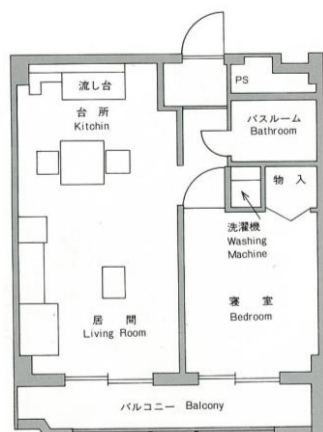

## 【Individual Room Fixtures】

Each room is furnished with a desk, chair, bookshelf, bed, chest of drawers, refrigerator, dining table, dining chair, unit bathtub, sink, cooking stove, wall cupboard, air conditioner, shoe cupboard, curtains, washing machine, etc. (But all Single Rooms do NOT have a washing machine. Please use the communal washing machines in the Laundry Rooms.)

## 【Plan of the house】

※Room plan for Fuchu International House.

単身室  
SINGLE ROOM  
(18.00-20.38㎡)

※No individual bathrooms available in the Foreign Students' Single room

夫婦室  
COUPLE ROOM  
(37.11-38.32㎡)

家族室  
FAMILY ROOM  
(55.66㎡)