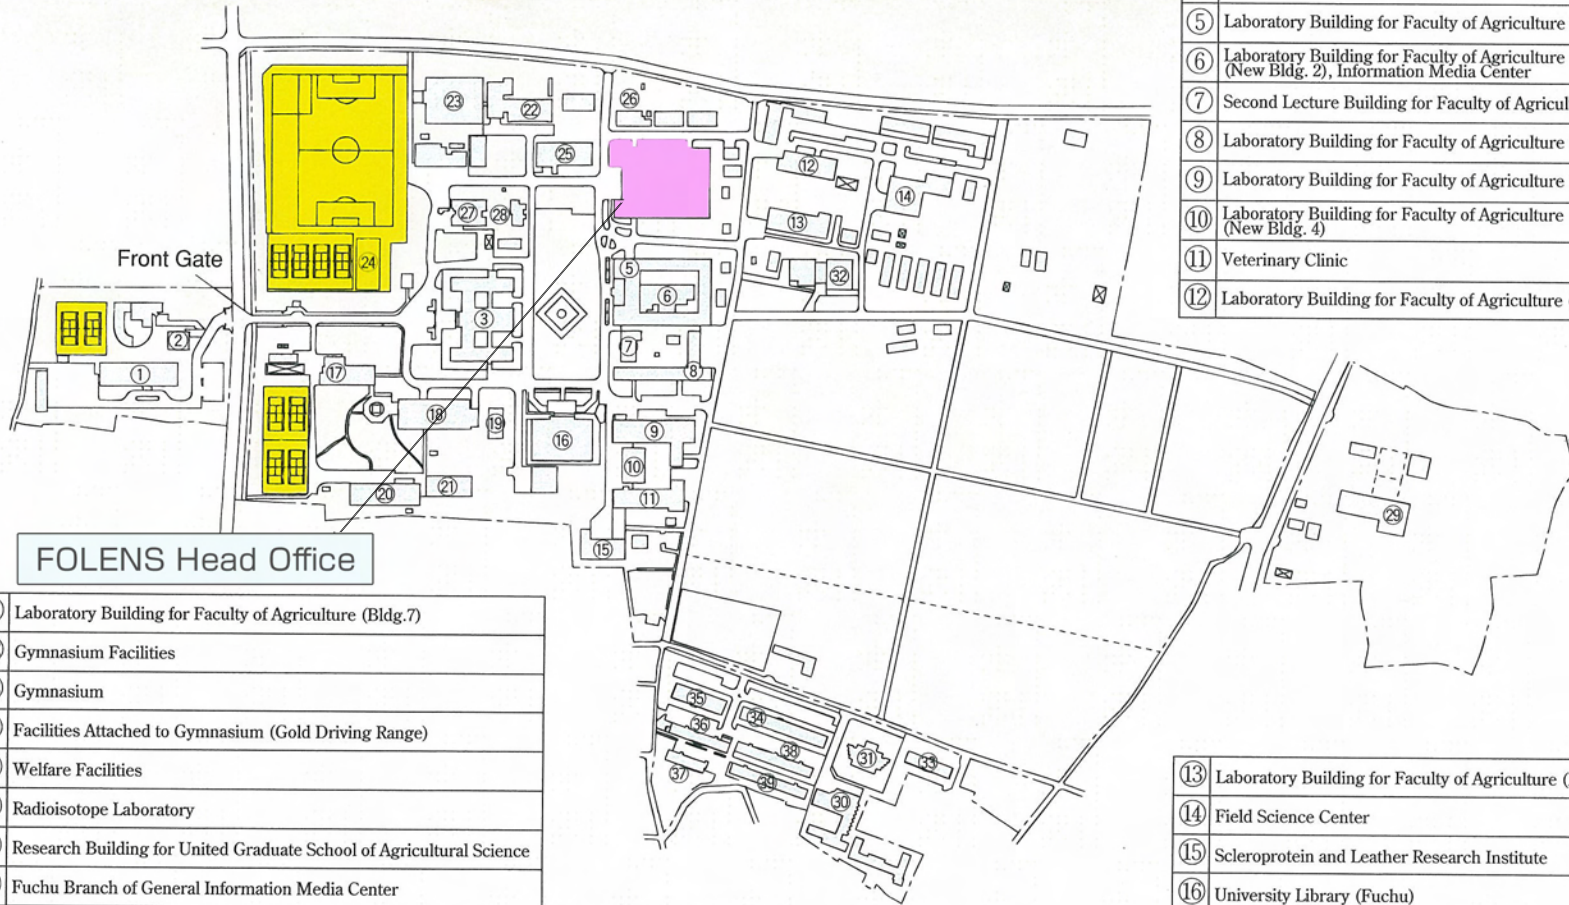

Fuchu Campus (Harumi-cho and Saiwai-cho, Fuchu-shi)

①	Administration Main Building
②	Health Service Center
③	Offices for the Faculty of Agriculture
④	Laboratory Building for Faculty of Agriculture (Bldg.1)
⑤	Laboratory Building for Faculty of Agriculture (Bldg.2)
⑥	Laboratory Building for Faculty of Agriculture (New Bldg. 2), Information Media Center
⑦	Second Lecture Building for Faculty of Agriculture
⑧	Laboratory Building for Faculty of Agriculture (Bldg.3)
⑨	Laboratory Building for Faculty of Agriculture (Bldg.4)
⑩	Laboratory Building for Faculty of Agriculture (New Bldg. 4)
⑪	Veterinary Clinic
⑫	Laboratory Building for Faculty of Agriculture (Bldg.5)

FOLENS Head Office

⑳	Laboratory Building for Faculty of Agriculture (Bldg.7)
㉑	Gymnasium Facilities
㉒	Gymnasium
㉓	Facilities Attached to Gymnasium (Gold Driving Range)
㉔	Welfare Facilities
㉕	Radioisotope Laboratory
㉖	Research Building for United Graduate School of Agricultural Science
㉗	Fuchu Branch of General Information Media Center
㉘	Cowshed
㉙	Fuchu International House
㉚	Kaede Dormitory (women's dormitory)
㉛	Gene Research Center

㉜	Staff Housing
㉝	〃
㉞	〃
㉟	〃

㊱	Staff Housing
㊲	〃
㊳	〃

㉿	Laboratory Building for Faculty of Agriculture (Bldg.6)
㊀	Field Science Center
㊁	Scleroprotein and Leather Research Institute
㊂	University Library (Fuchu)
㊃	Student Affairs Office
㊄	First Lecture Building for Faculty of Agriculture
㊅	Language Studies Building
㊆	Laboratory Building for Faculty of Agriculture (Bldg.8)